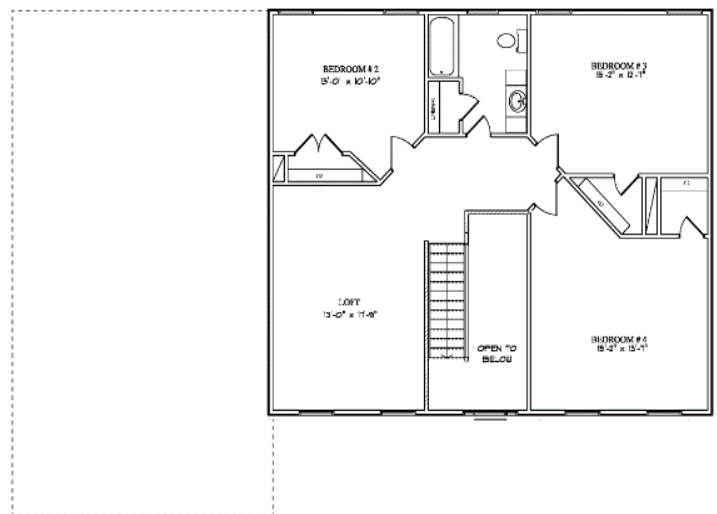

Lot 128
285 Lake Forest Drive
Mineral, VA 23117

\$539,990

The Waters at Lake Anna - The Arlington 3

Under Construction - Renderings for illustrative purposes only, actual options/colors may vary.//

Copyright © 2000 Keystone Exchange, Inc. All Rights Reserved.

4 Bedrooms & 2.5 Baths, 2 Car Garage - 2736 sq ft

804-482-1690

Information is deemed reliable but not guaranteed and is subject to change without notice.
v20240206

Sales@WestHomes.com

Vertical line on the left side of the page.