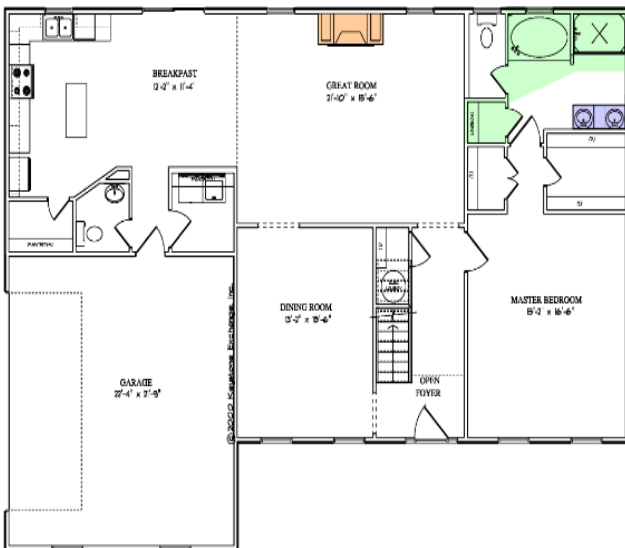

Lot 128
285 Lake Forest Drive
Mineral, VA 23117

\$539,990

The Waters at Lake Anna - The Arlington 3

Under Construction - Renderings for illustrative purposes only, actual options/colors may vary.//

Copyright © 2000 Keystone Exchange, Inc. All Rights Reserved.

4 Bedrooms & 2.5 Baths, 2 Car Garage - 2736 sq ft

804-482-1690

Information is deemed reliable but not guaranteed and is subject to change without notice.
v20240206

Sales@WestHomes.com

Vertical line on the left side of the page.